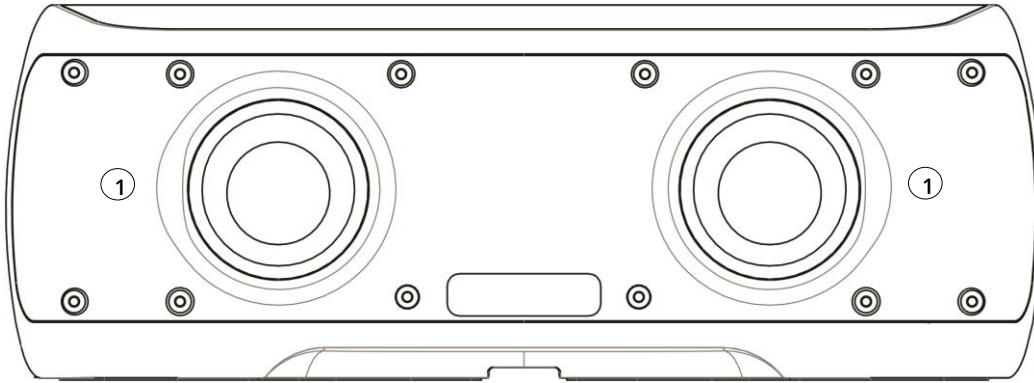

Front

- ① High excursion drivers each with dedicated 18w digital amplifier