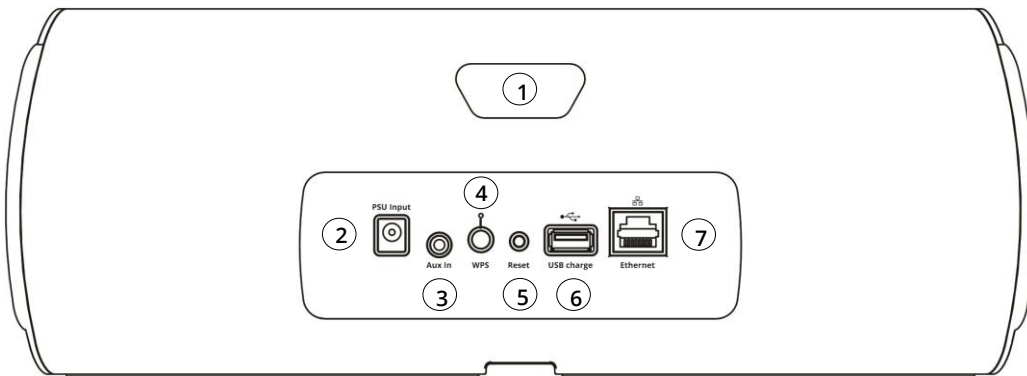

Rear

- ① Bass Port/Handle
- ② PSU (Power Supply Unit) input
- ③ Auxiliary input
- ④ WPS button and WPS status light
- ⑤ Reset button
- ⑥ USB charge output
- ⑦ Ethernet socket