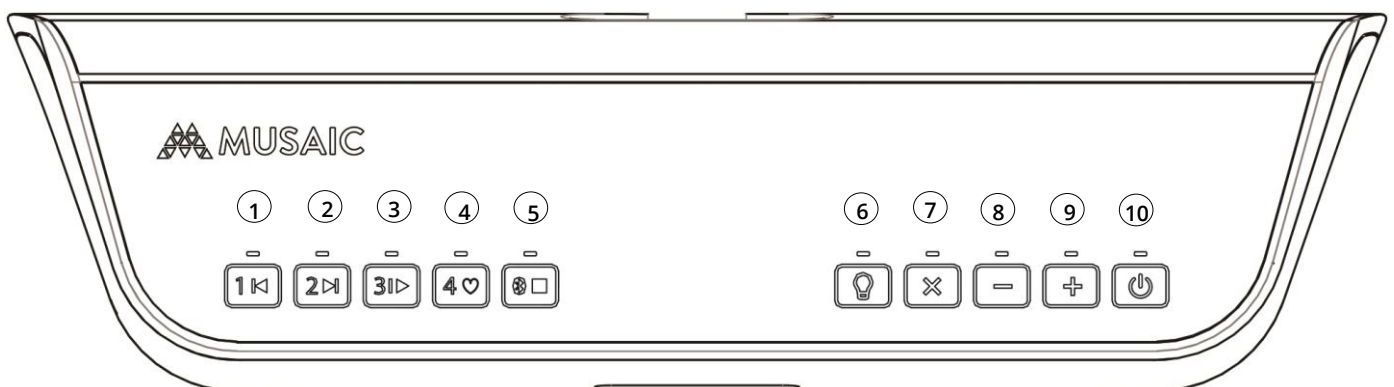

Dimensions:

Height:	12.4 cm (4 7/8 inches)
Width:	34.3 cm (13 1/2 inches)
Depth:	9.5 cm (3 3/4 inches)
Weight:	1.8kg (unboxed)

Rear connections

Ethernet:	1 x RJ45
Aux Input:	1 x 3.5mm stereo mini-jack
PSU:	1 x 18V DC PSU input (adaptor supplied)
Reset:	1 x reset button
WPS:	1 x Wi-Fi protected setup button
USB:	1 x 5V, 2 Amp charging/power output for phone/tablet

Front

- ① High excursion drivers each with dedicated 18w digital amplifier

Rear

- ① Bass Port/Handle
- ② PSU (Power Supply Unit) input
- ③ Auxiliary input
- ④ WPS button and WPS status light
- ⑤ Reset button
- ⑥ USB charge output
- ⑦ Ethernet socket

Top panel

- | | |
|-----------------------------|-------------------------|
| ① Preset 1 / Skip backwards | ⑥ Home Control/Lighting |
| ② Preset 2 / Skip forwards | ⑦ Mute |
| ③ Preset 3 / Play/Pause | ⑧ Volume down |
| ④ Preset 4 / 'Like' | ⑨ Volume up |
| ⑤ Stop/Aux/Bluetooth | ⑩ Standby/On |