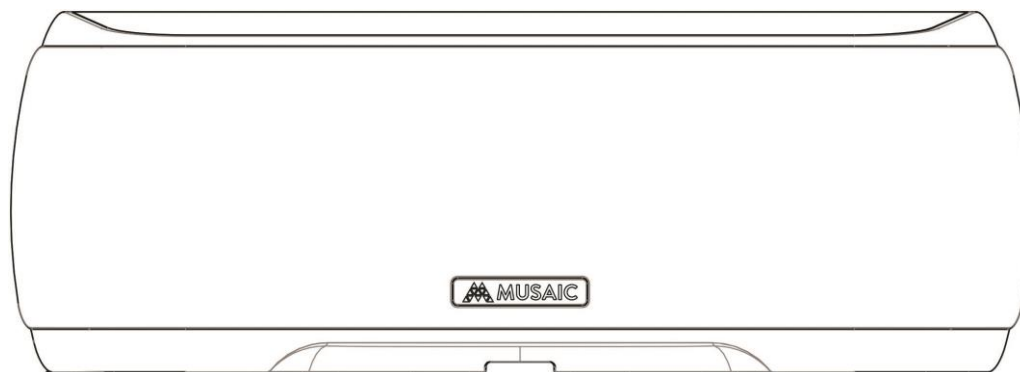

Musaic MP5 Music Player

- Networked Music Player with up to ten zone party modes
- Free Musaic Apps for iOS, Android, Mac and PC
- AllPlay™ compatible for playback from AllPlay Radio™ (Tune In™), Aupeo!™, DAR fm™, doubleTwist™, Grooveshark™, iHeartRadio™, Napster™, Rhapsody™, Soma FM™ (more to be announced – see www.musaic.com)
- Spotify Connect™ compatible; murfie™ compatible
- UPnP™/DLNA™ compatible
- Plays local content directly from Apple™ and Android™ mobile devices, Macs™ and PCs
- Built in Musaic Internet Radio service provides access to more than 15,000 Internet Radio stations with memories
- High Resolution file playback at up to 24/192kHz
- Direct connection to home network (Wi-Fi or Ethernet); no proprietary hub needed
- Home Automation capability compatible with products from LightwaveRF™, LIFX™ and Philips Hue™ (more to be announced soon see website for latest list)
- AllJoyn™ compatible for advanced home automation capabilities
- Ethernet and 2x2 dual band Multi-In-Multi-Out Wi-Fi
- Bluetooth for additional compatibility with almost any device
- USB charging output
- Auxiliary Input
- Fully active stereo design
- Fully digital 24 Bit signal path with 56 bit DSP and digital amplification
- HDSX® patented sound expansion by Kronoton extends the listening 'sweet-spot' and fills a room with an acoustic experience that sounds natural wherever you listen from.

Detailed specifications

Ethernet:	IEEE 802.3, 10 Base-T or 100 Base-T
Wi-Fi:	IEEE 802.11 a/b/g/n (dual band 2 x 2 Multi-In-Multi-Out)
Wi-Fi encryption:	WEP, WPA, WPA2
Bluetooth:	AVRCP/A2DP with support for SBC, AAC, MP3 and aptX™
Amplifiers:	2 x 18 watts RMS
Speakers:	2 x Full range high excursion drivers
Supplied PSU input voltage:	100V – 240V (50/60Hz)
Max power consumption:	45W
Networked Standby consumption:	< 3.5W
Standby consumption:	< 0.5W

Dimensions:

Height:	12.4 cm (4 7/8 inches)
Width:	34.3 cm (13 1/2 inches)
Depth:	9.5 cm (3 3/4 inches)
Weight:	1.8kg (unboxed)

Rear connections

Ethernet:	1 x RJ45
Aux Input:	1 x 3.5mm stereo mini-jack
PSU:	1 x 18V DC PSU input (adaptor supplied)
Reset:	1 x reset button
WPS:	1 x Wi-Fi protected setup button
USB:	1 x 5V, 2 Amp charging/power output for phone/tablet

Streaming file format compatibility

MP3:	CBR and VBR, 32kbps to 320kbps, 16 Bit 32-48kHz
AAC:	CBR and VBR, 32kbps to 320kbps, 16 Bit 32-48kHz AAC LC, HE AAC (AAC+) and HE AAC V2
FLAC:	16 and 24 Bit, 32kHz to 192kHz
Apple Lossless (ALAC):	16 and 24 Bit, 32kHz to 192kHz
AIFF:	16 and 24 Bit, 32kHz to 192kHz
WAV:	16 and 24 Bit, 32kHz to 192kHz

Important Note: The availability of streaming music services varies by region and may change from time to time. Not all services may be available in your region or at time of purchase. Services may be added or discontinued due to decisions by that service or others or circumstances beyond our control. Please visit www.musaic.com for details of which services are currently available in your area.